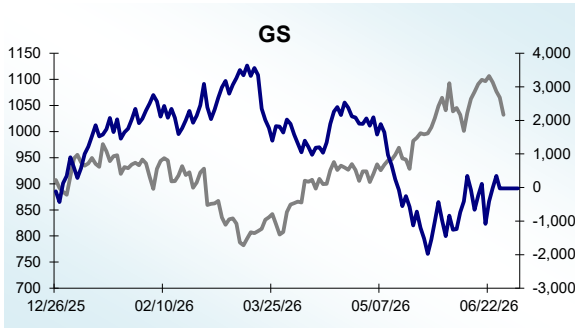

Dow 30 Money Flow Charts - 6/26/2026

Dow 30 Money Flow Charts - 6/26/2026

Dow 30 Money Flow Charts - 6/26/2026