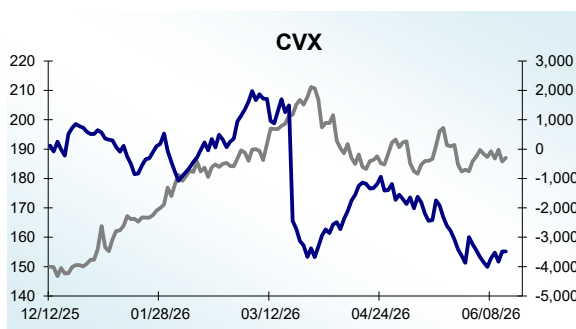

Dow 30 Money Flow Charts - 6/12/2026

Dow 30 Money Flow Charts - 6/12/2026

Dow 30 Money Flow Charts - 6/12/2026