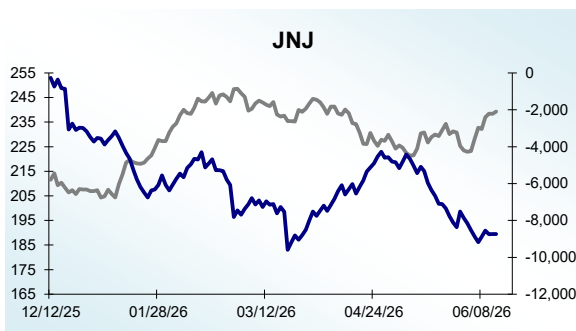

Dow 30 Money Flow Charts - 6/12/2026

Dow 30 Money Flow Charts - 6/12/2026

Dow 30 Money Flow Charts - 6/12/2026