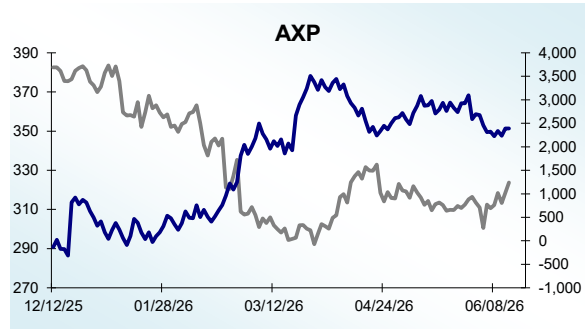

Dow 30 Money Flow Charts - 6/12/2026

Dow 30 Money Flow Charts - 6/12/2026

Dow 30 Money Flow Charts - 6/12/2026