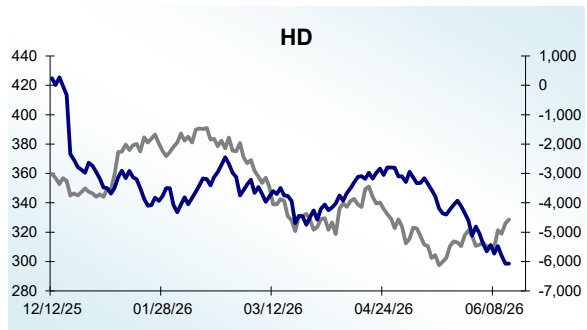

Dow 30 Money Flow Charts - 6/12/2026

Dow 30 Money Flow Charts - 6/12/2026

Dow 30 Money Flow Charts - 6/12/2026