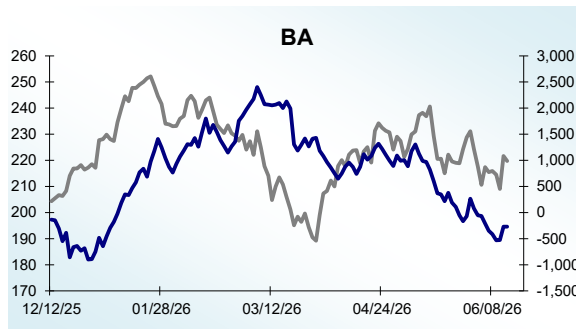

Dow 30 Money Flow Charts - 6/12/2026

Dow 30 Money Flow Charts - 6/12/2026

Dow 30 Money Flow Charts - 6/12/2026