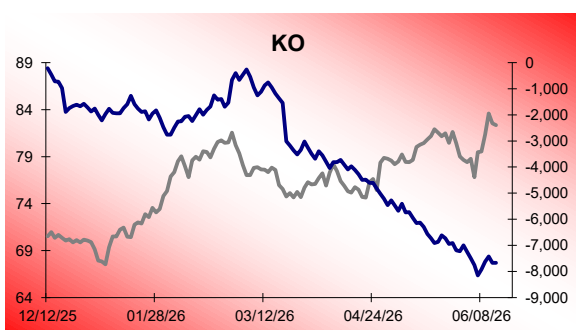

Dow 30 Money Flow Charts - 6/12/2026

Dow 30 Money Flow Charts - 6/12/2026

Dow 30 Money Flow Charts - 6/12/2026