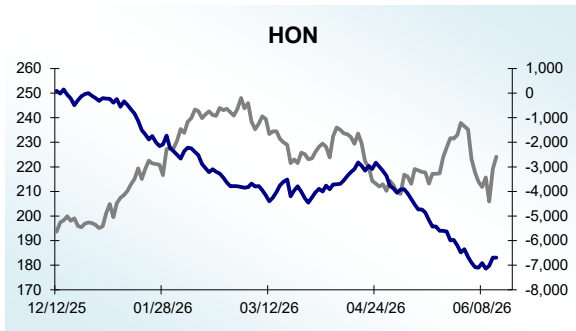

Dow 30 Money Flow Charts - 6/12/2026

Dow 30 Money Flow Charts - 6/12/2026

Dow 30 Money Flow Charts - 6/12/2026