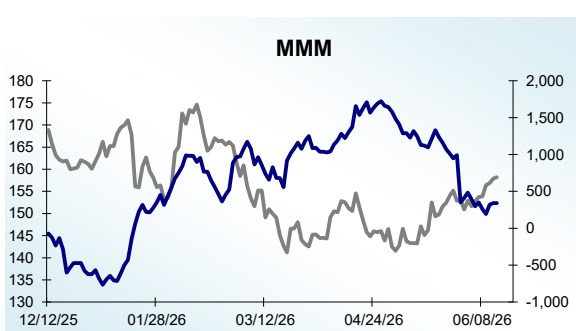

Dow 30 Money Flow Charts - 6/12/2026

Dow 30 Money Flow Charts - 6/12/2026

Dow 30 Money Flow Charts - 6/12/2026