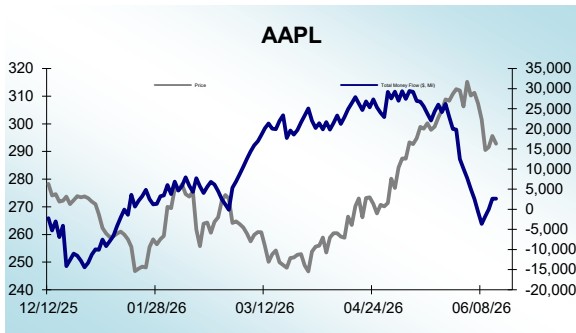

Dow 30 Money Flow Charts - 6/12/2026

Dow 30 Money Flow Charts - 6/12/2026

Dow 30 Money Flow Charts - 6/12/2026