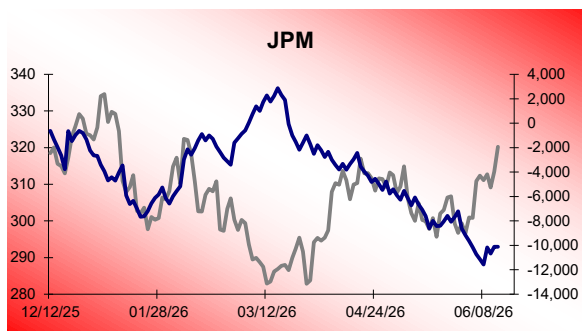

Dow 30 Money Flow Charts - 6/12/2026

Dow 30 Money Flow Charts - 6/12/2026

Dow 30 Money Flow Charts - 6/12/2026