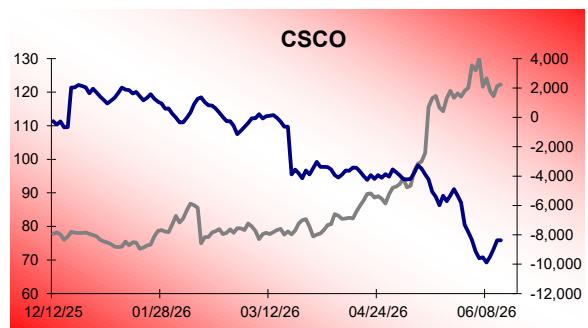

Dow 30 Money Flow Charts - 6/12/2026

Dow 30 Money Flow Charts - 6/12/2026

Dow 30 Money Flow Charts - 6/12/2026