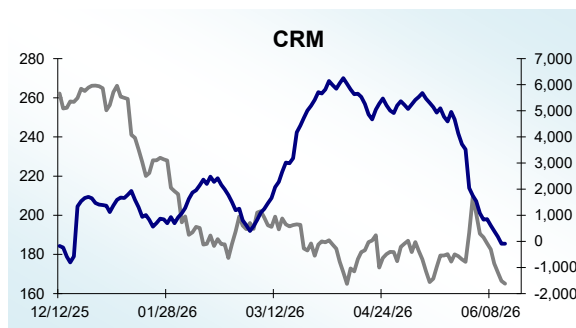

Dow 30 Money Flow Charts - 6/12/2026

Dow 30 Money Flow Charts - 6/12/2026

Dow 30 Money Flow Charts - 6/12/2026