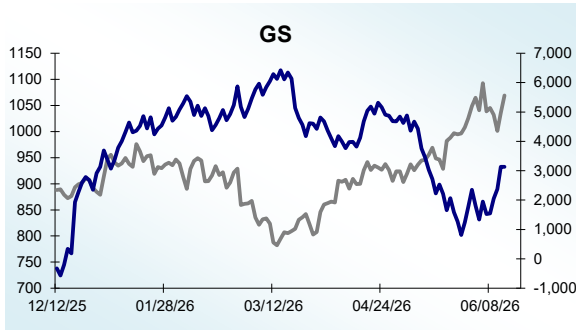

Dow 30 Money Flow Charts - 6/12/2026

Dow 30 Money Flow Charts - 6/12/2026

Dow 30 Money Flow Charts - 6/12/2026