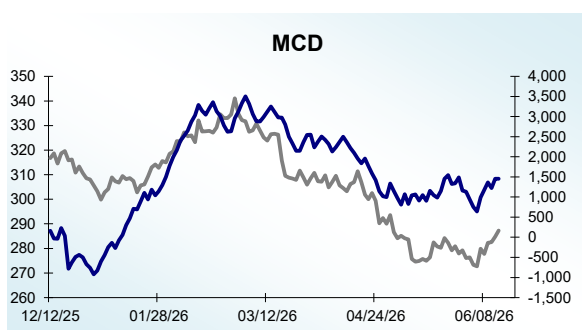

Dow 30 Money Flow Charts - 6/12/2026

Dow 30 Money Flow Charts - 6/12/2026

Dow 30 Money Flow Charts - 6/12/2026