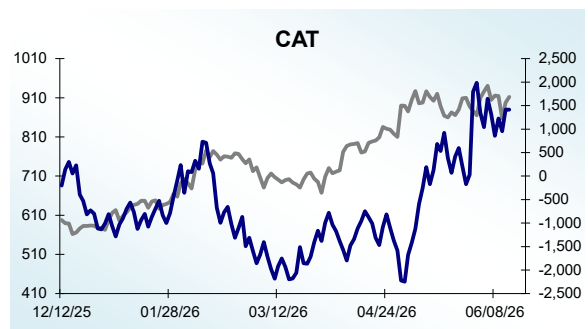

Dow 30 Money Flow Charts - 6/12/2026

Dow 30 Money Flow Charts - 6/12/2026

Dow 30 Money Flow Charts - 6/12/2026