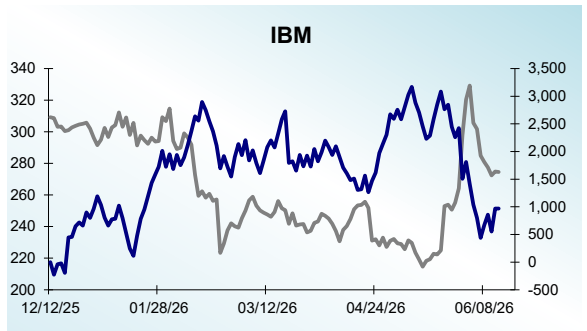

Dow 30 Money Flow Charts - 6/12/2026

Dow 30 Money Flow Charts - 6/12/2026

Dow 30 Money Flow Charts - 6/12/2026