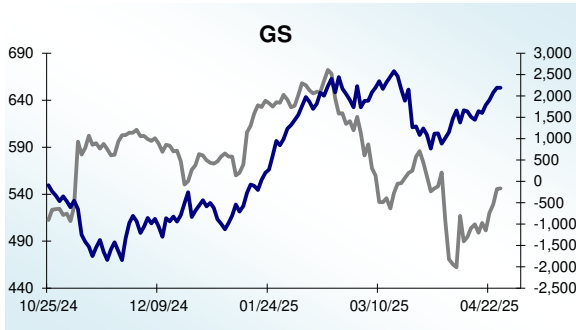

Dow 30 Money Flow Charts - 4/25/2025

Dow 30 Money Flow Charts - 4/25/2025

Dow 30 Money Flow Charts - 4/25/2025