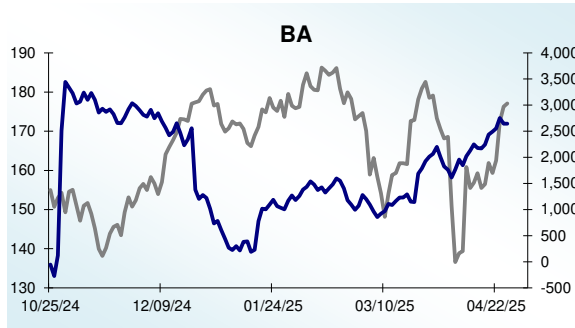

Dow 30 Money Flow Charts - 4/25/2025

Dow 30 Money Flow Charts - 4/25/2025

Dow 30 Money Flow Charts - 4/25/2025