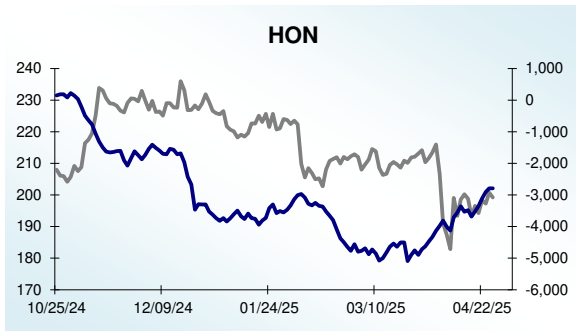

Dow 30 Money Flow Charts - 4/25/2025

Dow 30 Money Flow Charts - 4/25/2025

Dow 30 Money Flow Charts - 4/25/2025