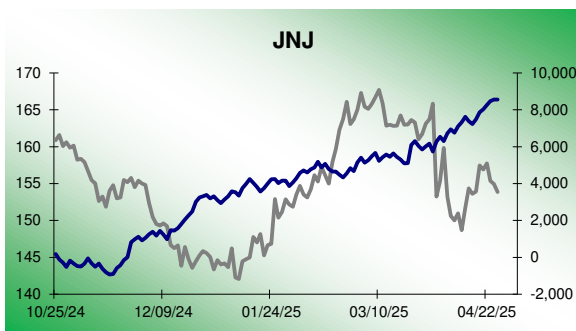

Dow 30 Money Flow Charts - 4/25/2025

Dow 30 Money Flow Charts - 4/25/2025

Dow 30 Money Flow Charts - 4/25/2025