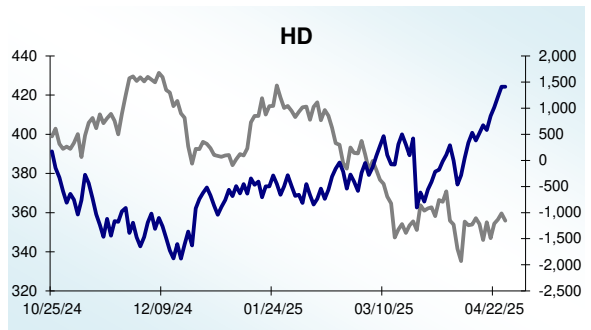

Dow 30 Money Flow Charts - 4/25/2025

Dow 30 Money Flow Charts - 4/25/2025

Dow 30 Money Flow Charts - 4/25/2025