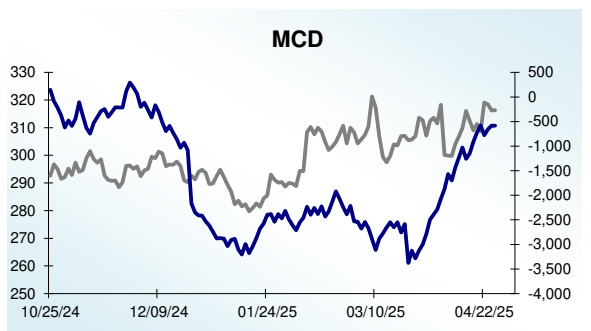

Dow 30 Money Flow Charts - 4/25/2025

Dow 30 Money Flow Charts - 4/25/2025

Dow 30 Money Flow Charts - 4/25/2025