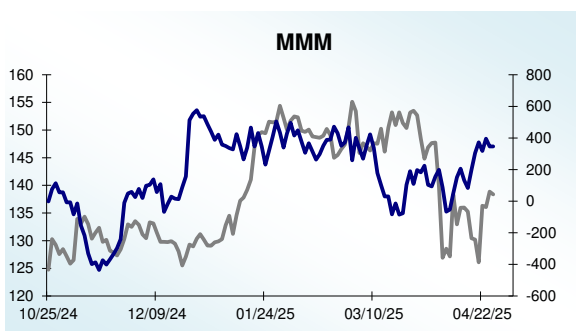

Dow 30 Money Flow Charts - 4/25/2025

Dow 30 Money Flow Charts - 4/25/2025

Dow 30 Money Flow Charts - 4/25/2025