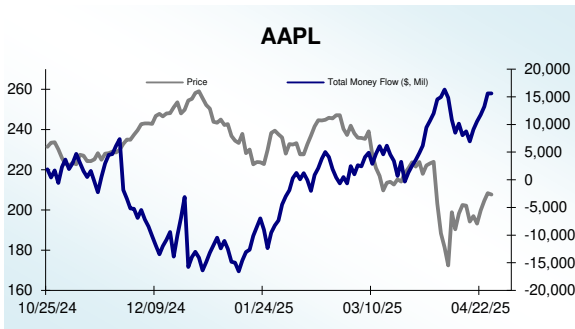

Dow 30 Money Flow Charts - 4/25/2025

Dow 30 Money Flow Charts - 4/25/2025

Dow 30 Money Flow Charts - 4/25/2025