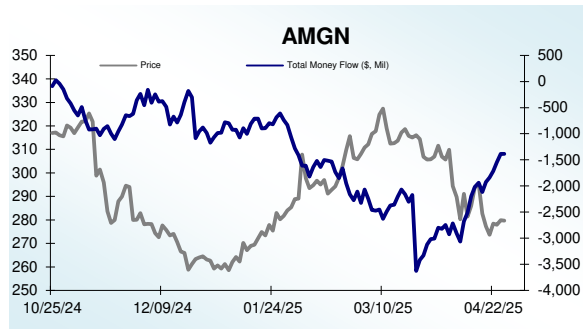

Dow 30 Money Flow Charts - 4/25/2025

Dow 30 Money Flow Charts - 4/25/2025

Dow 30 Money Flow Charts - 4/25/2025