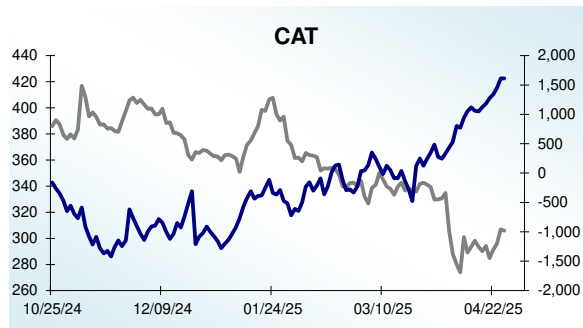

Dow 30 Money Flow Charts - 4/25/2025

Dow 30 Money Flow Charts - 4/25/2025

Dow 30 Money Flow Charts - 4/25/2025