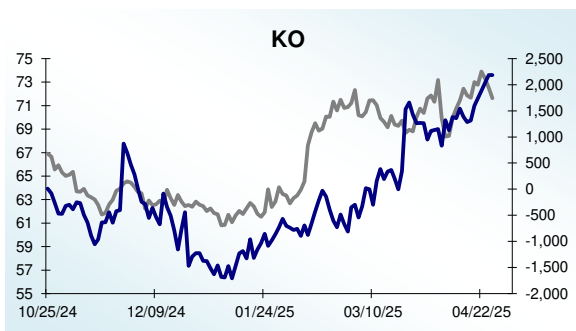

Dow 30 Money Flow Charts - 4/25/2025

Dow 30 Money Flow Charts - 4/25/2025

Dow 30 Money Flow Charts - 4/25/2025