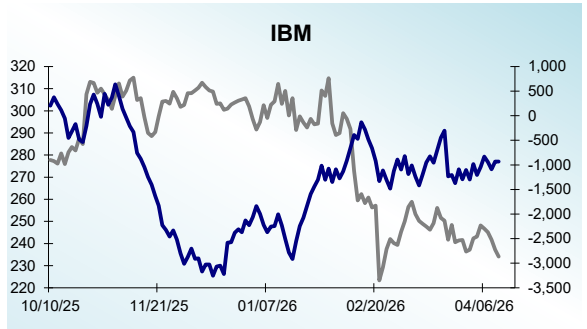

Dow 30 Money Flow Charts - 4/10/2026

Dow 30 Money Flow Charts - 4/10/2026

Dow 30 Money Flow Charts - 4/10/2026