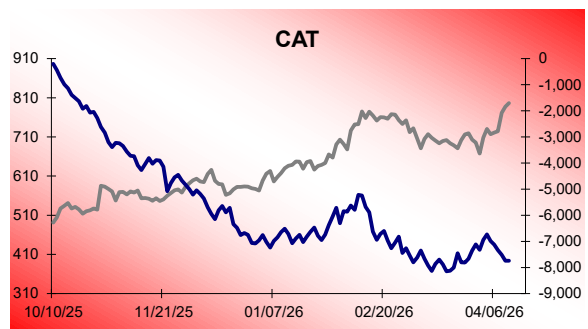

Dow 30 Money Flow Charts - 4/10/2026

Dow 30 Money Flow Charts - 4/10/2026

Dow 30 Money Flow Charts - 4/10/2026