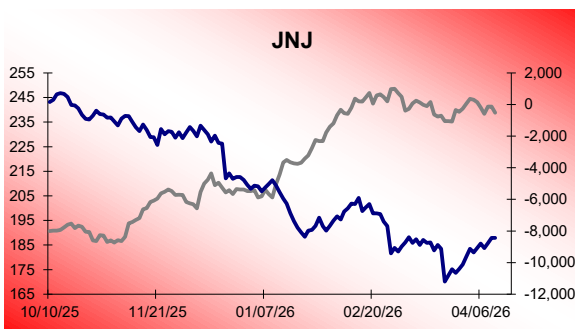

Dow 30 Money Flow Charts - 4/10/2026

Dow 30 Money Flow Charts - 4/10/2026

Dow 30 Money Flow Charts - 4/10/2026