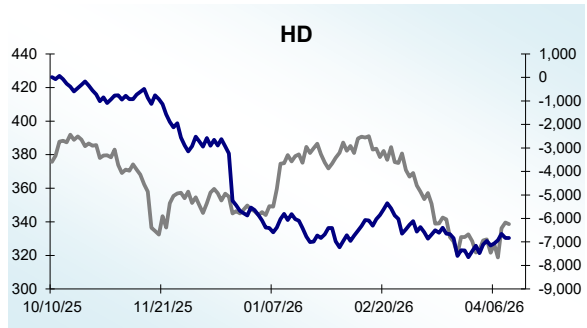

Dow 30 Money Flow Charts - 4/10/2026

Dow 30 Money Flow Charts - 4/10/2026

Dow 30 Money Flow Charts - 4/10/2026