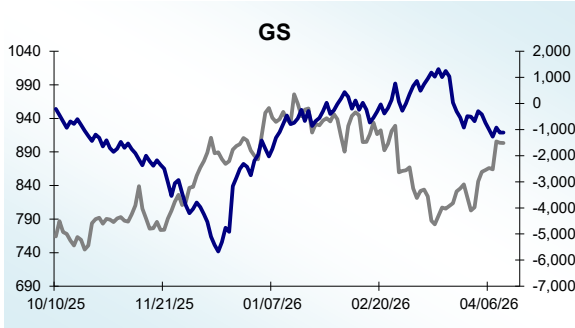

Dow 30 Money Flow Charts - 4/10/2026

Dow 30 Money Flow Charts - 4/10/2026

Dow 30 Money Flow Charts - 4/10/2026