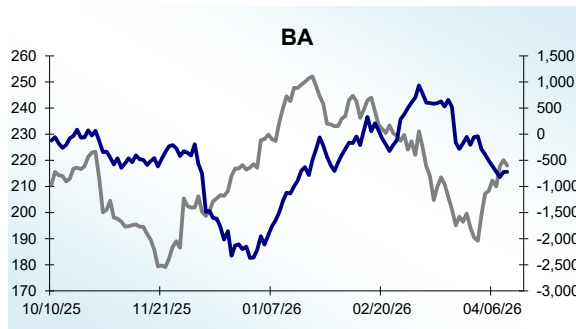

Dow 30 Money Flow Charts - 4/10/2026

Dow 30 Money Flow Charts - 4/10/2026

Dow 30 Money Flow Charts - 4/10/2026