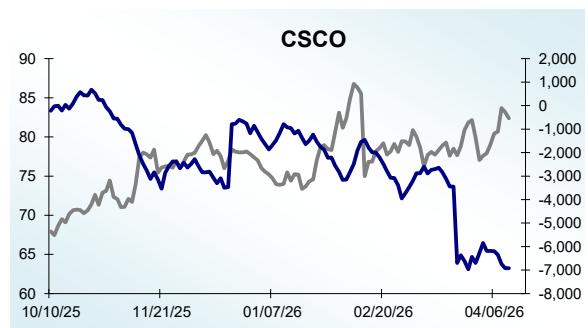

Dow 30 Money Flow Charts - 4/10/2026

Dow 30 Money Flow Charts - 4/10/2026

Dow 30 Money Flow Charts - 4/10/2026