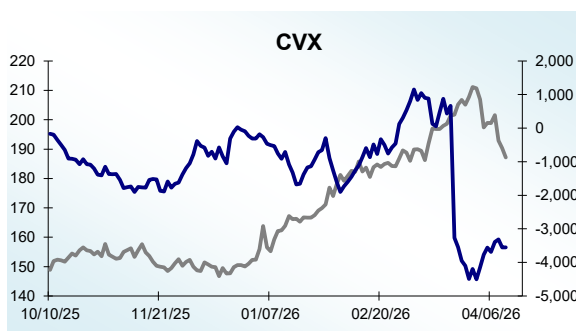

Dow 30 Money Flow Charts - 4/10/2026

Dow 30 Money Flow Charts - 4/10/2026

Dow 30 Money Flow Charts - 4/10/2026