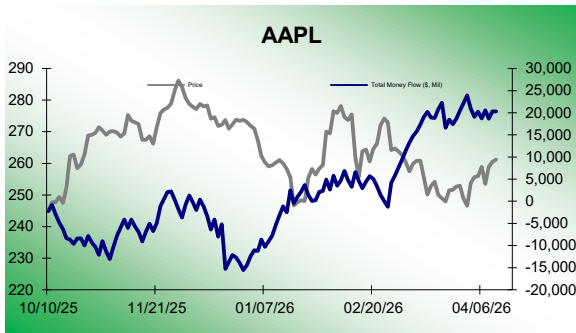

Dow 30 Money Flow Charts - 4/10/2026

Dow 30 Money Flow Charts - 4/10/2026

Dow 30 Money Flow Charts - 4/10/2026