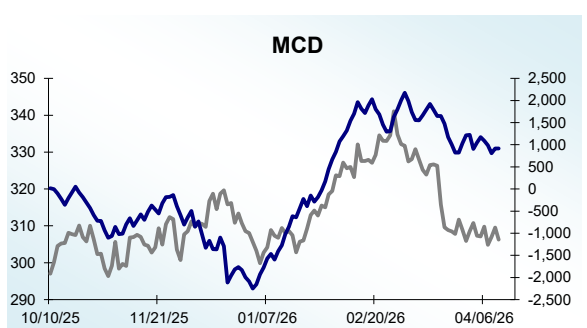

Dow 30 Money Flow Charts - 4/10/2026

Dow 30 Money Flow Charts - 4/10/2026

Dow 30 Money Flow Charts - 4/10/2026