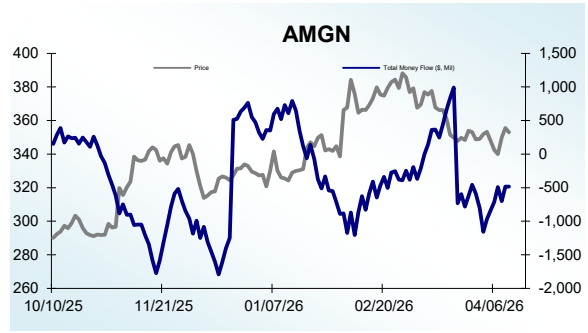

Dow 30 Money Flow Charts - 4/10/2026

Dow 30 Money Flow Charts - 4/10/2026

Dow 30 Money Flow Charts - 4/10/2026