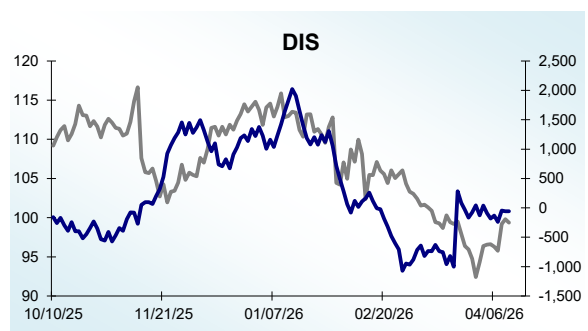

Dow 30 Money Flow Charts - 4/10/2026

Dow 30 Money Flow Charts - 4/10/2026

Dow 30 Money Flow Charts - 4/10/2026