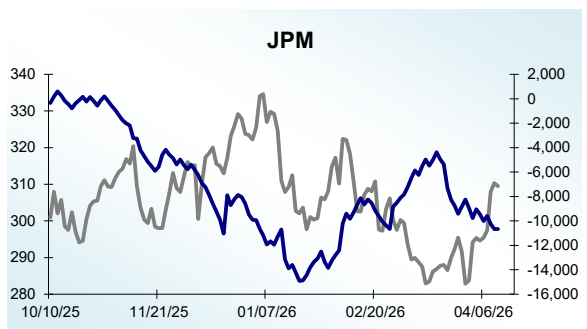

Dow 30 Money Flow Charts - 4/10/2026

Dow 30 Money Flow Charts - 4/10/2026

Dow 30 Money Flow Charts - 4/10/2026