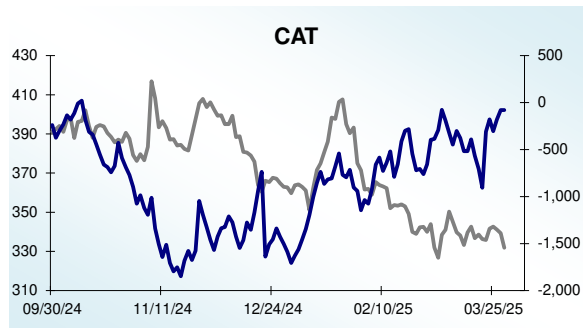

Dow 30 Money Flow Charts - 3/28/2025

Dow 30 Money Flow Charts - 3/28/2025

Dow 30 Money Flow Charts - 3/28/2025