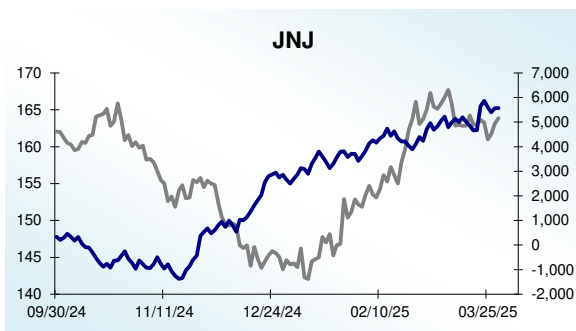

Dow 30 Money Flow Charts - 3/28/2025

Dow 30 Money Flow Charts - 3/28/2025

Dow 30 Money Flow Charts - 3/28/2025