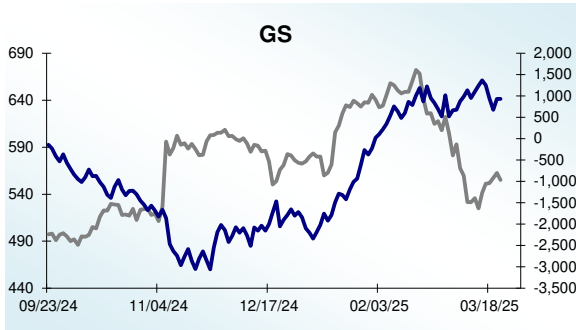

Dow 30 Money Flow Charts - 3/21/2025

Dow 30 Money Flow Charts - 3/21/2025

Dow 30 Money Flow Charts - 3/21/2025