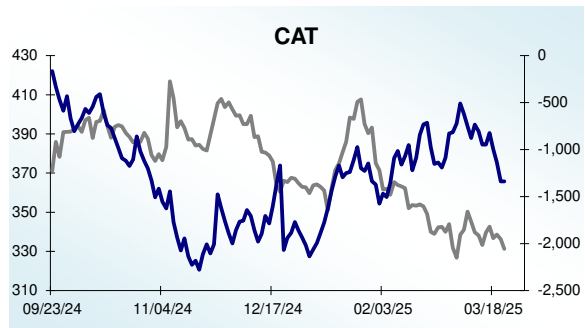

Dow 30 Money Flow Charts - 3/21/2025

Dow 30 Money Flow Charts - 3/21/2025

Dow 30 Money Flow Charts - 3/21/2025