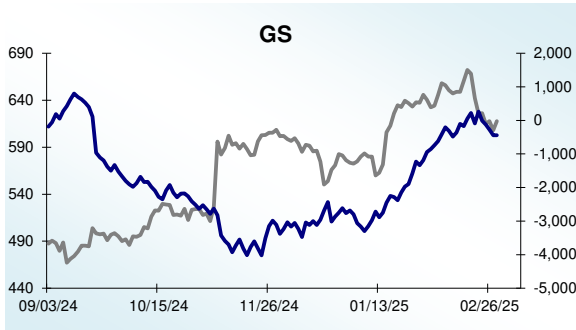

Dow 30 Money Flow Charts - 2/28/2025

Dow 30 Money Flow Charts - 2/28/2025

Dow 30 Money Flow Charts - 2/28/2025