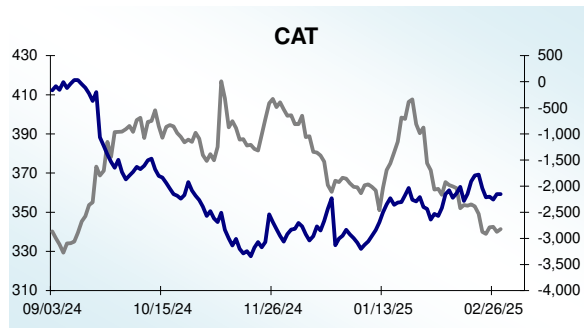

Dow 30 Money Flow Charts - 2/28/2025

Dow 30 Money Flow Charts - 2/28/2025

Dow 30 Money Flow Charts - 2/28/2025