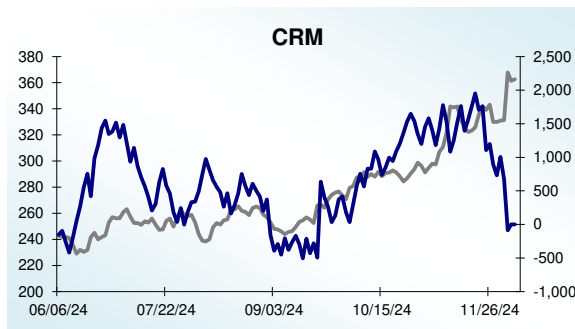

Dow 30 Money Flow Charts - 12/6/2024

Dow 30 Money Flow Charts - 12/6/2024

Dow 30 Money Flow Charts - 12/6/2024