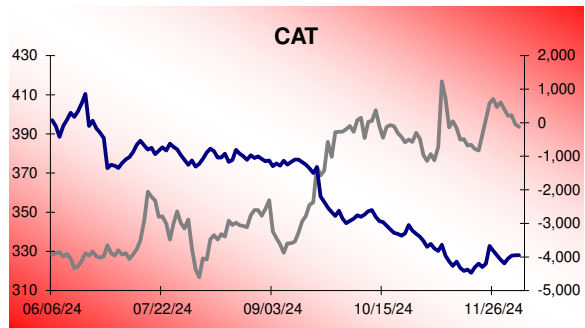

Dow 30 Money Flow Charts - 12/6/2024

Dow 30 Money Flow Charts - 12/6/2024

Dow 30 Money Flow Charts - 12/6/2024