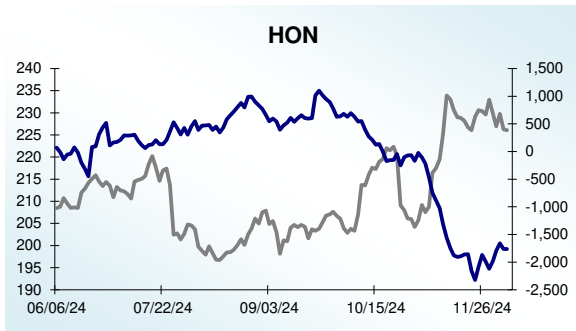

Dow 30 Money Flow Charts - 12/6/2024

Dow 30 Money Flow Charts - 12/6/2024

Dow 30 Money Flow Charts - 12/6/2024