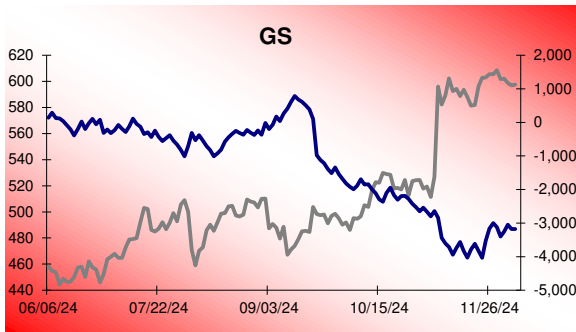

Dow 30 Money Flow Charts - 12/6/2024

Dow 30 Money Flow Charts - 12/6/2024

Dow 30 Money Flow Charts - 12/6/2024