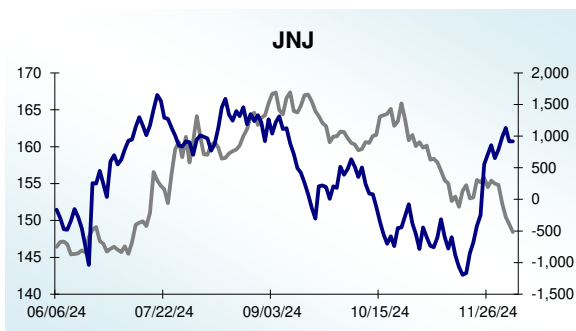

Dow 30 Money Flow Charts - 12/6/2024

Dow 30 Money Flow Charts - 12/6/2024

Dow 30 Money Flow Charts - 12/6/2024