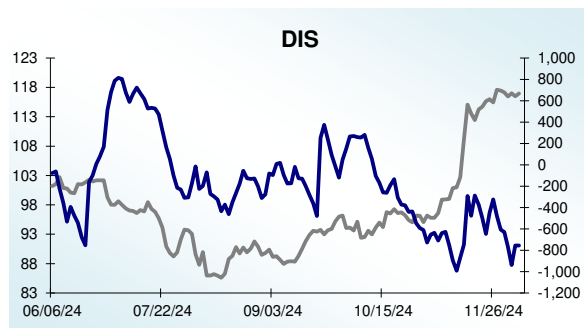

Dow 30 Money Flow Charts - 12/6/2024

Dow 30 Money Flow Charts - 12/6/2024

Dow 30 Money Flow Charts - 12/6/2024