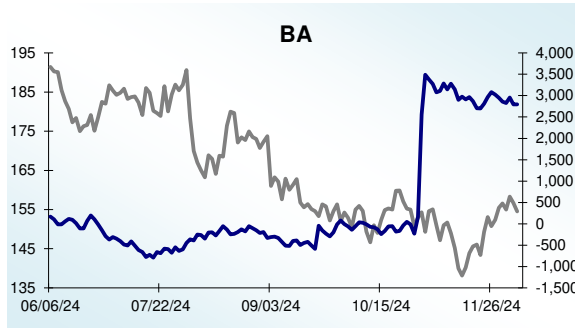

Dow 30 Money Flow Charts - 12/6/2024

Dow 30 Money Flow Charts - 12/6/2024

Dow 30 Money Flow Charts - 12/6/2024