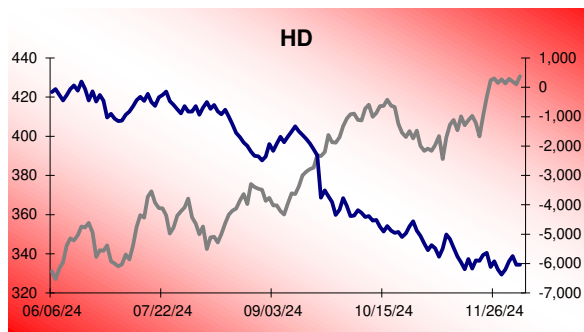

Dow 30 Money Flow Charts - 12/6/2024

Dow 30 Money Flow Charts - 12/6/2024

Dow 30 Money Flow Charts - 12/6/2024