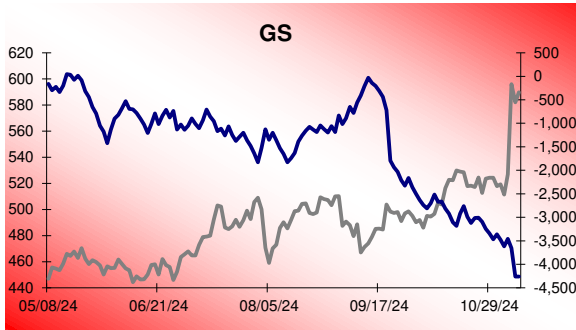

Dow 30 Money Flow Charts - 11/8/2024

Dow 30 Money Flow Charts - 11/8/2024

Dow 30 Money Flow Charts - 11/8/2024