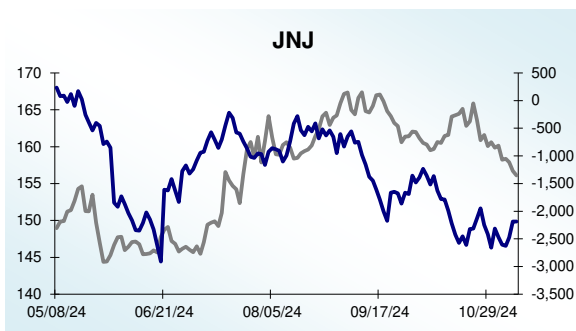

Dow 30 Money Flow Charts - 11/8/2024

Dow 30 Money Flow Charts - 11/8/2024

Dow 30 Money Flow Charts - 11/8/2024