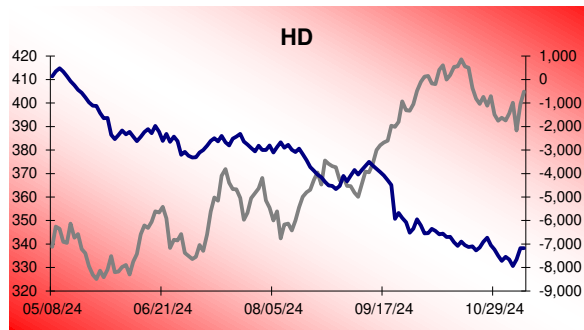

Dow 30 Money Flow Charts - 11/8/2024

Dow 30 Money Flow Charts - 11/8/2024

Dow 30 Money Flow Charts - 11/8/2024