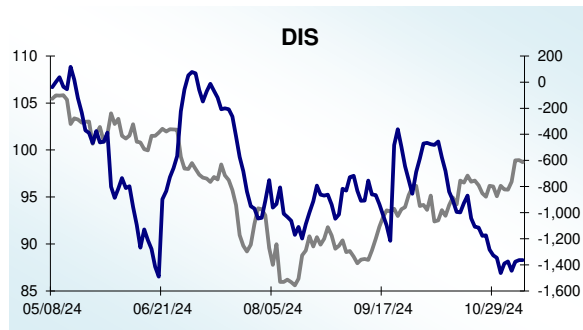

Dow 30 Money Flow Charts - 11/8/2024

Dow 30 Money Flow Charts - 11/8/2024

Dow 30 Money Flow Charts - 11/8/2024