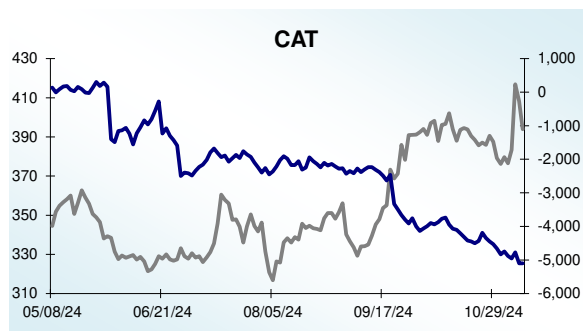

Dow 30 Money Flow Charts - 11/8/2024

Dow 30 Money Flow Charts - 11/8/2024

Dow 30 Money Flow Charts - 11/8/2024