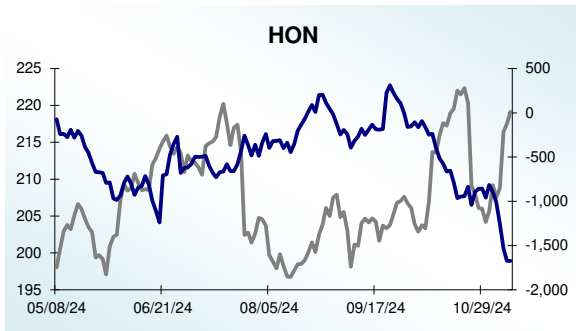

Dow 30 Money Flow Charts - 11/8/2024

Dow 30 Money Flow Charts - 11/8/2024

Dow 30 Money Flow Charts - 11/8/2024