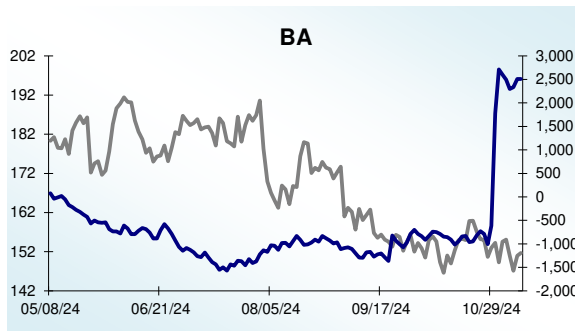

Dow 30 Money Flow Charts - 11/8/2024

Dow 30 Money Flow Charts - 11/8/2024

Dow 30 Money Flow Charts - 11/8/2024