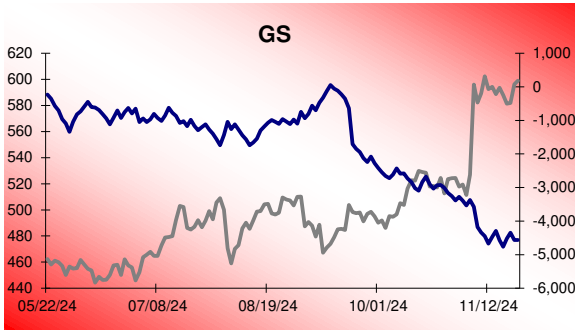

Dow 30 Money Flow Charts - 11/22/2024

Dow 30 Money Flow Charts - 11/22/2024

Dow 30 Money Flow Charts - 11/22/2024