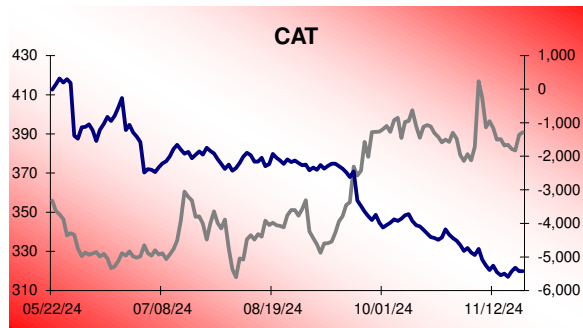

Dow 30 Money Flow Charts - 11/22/2024

Dow 30 Money Flow Charts - 11/22/2024

Dow 30 Money Flow Charts - 11/22/2024