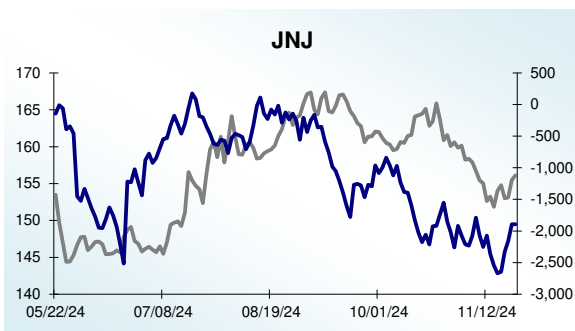

Dow 30 Money Flow Charts - 11/22/2024

Dow 30 Money Flow Charts - 11/22/2024

Dow 30 Money Flow Charts - 11/22/2024