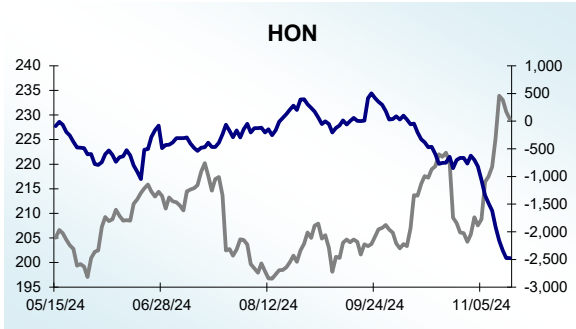

Dow 30 Money Flow Charts - 11/15/2024

Dow 30 Money Flow Charts - 11/15/2024

Dow 30 Money Flow Charts - 11/15/2024