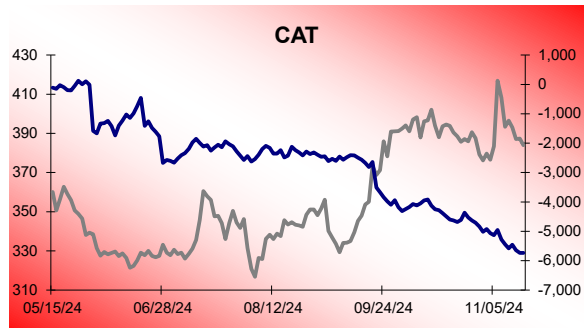

Dow 30 Money Flow Charts - 11/15/2024

Dow 30 Money Flow Charts - 11/15/2024

Dow 30 Money Flow Charts - 11/15/2024