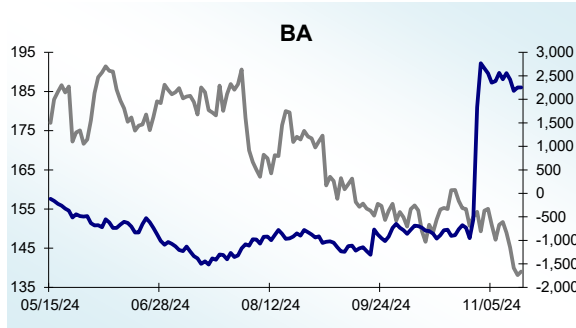

Dow 30 Money Flow Charts - 11/15/2024

Dow 30 Money Flow Charts - 11/15/2024

Dow 30 Money Flow Charts - 11/15/2024