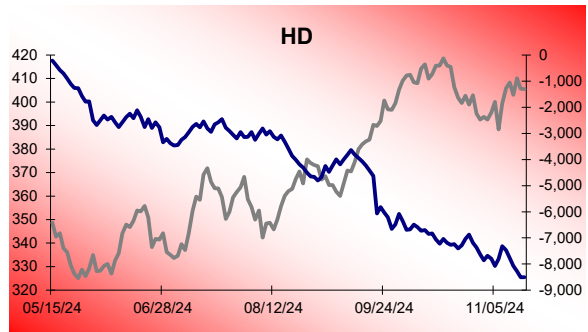

Dow 30 Money Flow Charts - 11/15/2024

Dow 30 Money Flow Charts - 11/15/2024

Dow 30 Money Flow Charts - 11/15/2024