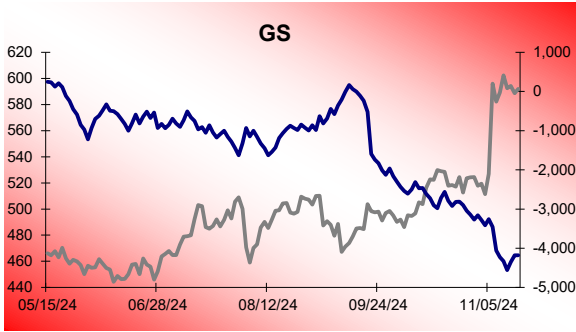

Dow 30 Money Flow Charts - 11/15/2024

Dow 30 Money Flow Charts - 11/15/2024

Dow 30 Money Flow Charts - 11/15/2024