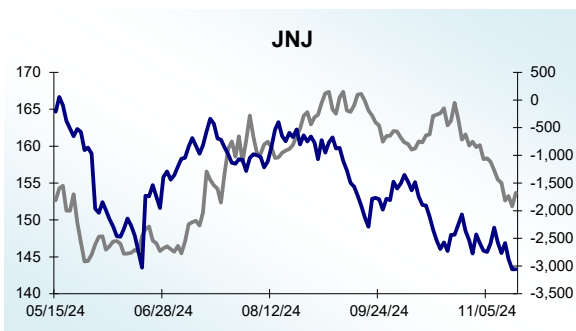

Dow 30 Money Flow Charts - 11/15/2024

Dow 30 Money Flow Charts - 11/15/2024

Dow 30 Money Flow Charts - 11/15/2024