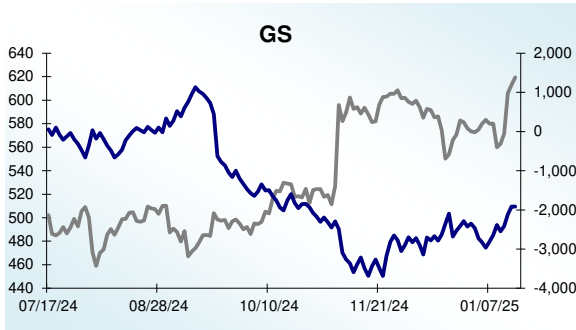

Dow 30 Money Flow Charts - 1/17/2025

Dow 30 Money Flow Charts - 1/17/2025

Dow 30 Money Flow Charts - 1/17/2025