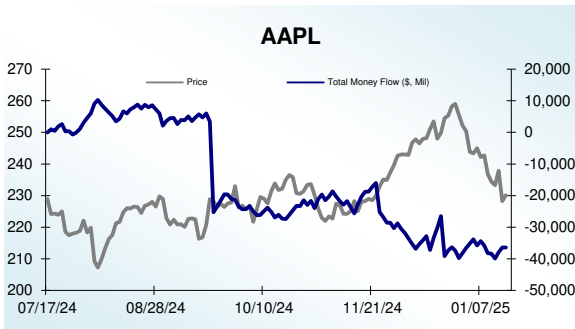

Dow 30 Money Flow Charts - 1/17/2025

Dow 30 Money Flow Charts - 1/17/2025

Dow 30 Money Flow Charts - 1/17/2025