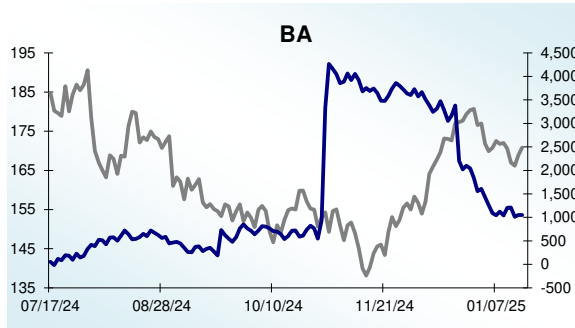

Dow 30 Money Flow Charts - 1/17/2025

Dow 30 Money Flow Charts - 1/17/2025

Dow 30 Money Flow Charts - 1/17/2025