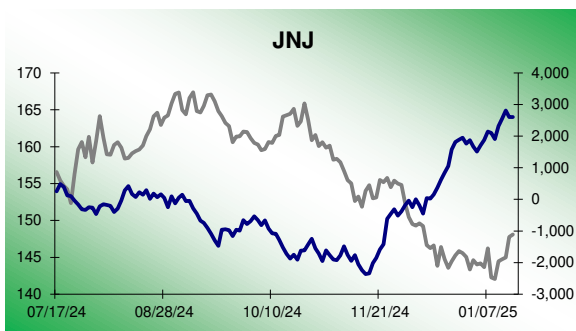

Dow 30 Money Flow Charts - 1/17/2025

Dow 30 Money Flow Charts - 1/17/2025

Dow 30 Money Flow Charts - 1/17/2025