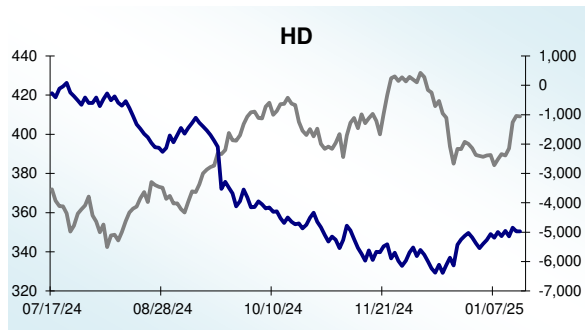

Dow 30 Money Flow Charts - 1/17/2025

Dow 30 Money Flow Charts - 1/17/2025

Dow 30 Money Flow Charts - 1/17/2025