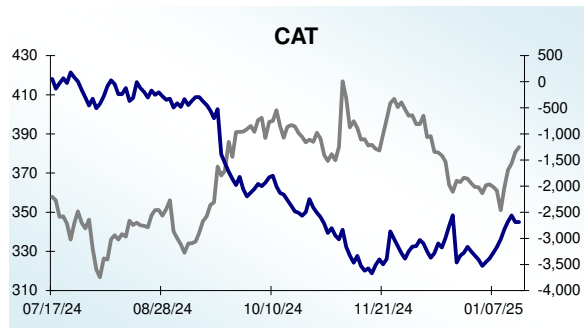

Dow 30 Money Flow Charts - 1/17/2025

Dow 30 Money Flow Charts - 1/17/2025

Dow 30 Money Flow Charts - 1/17/2025