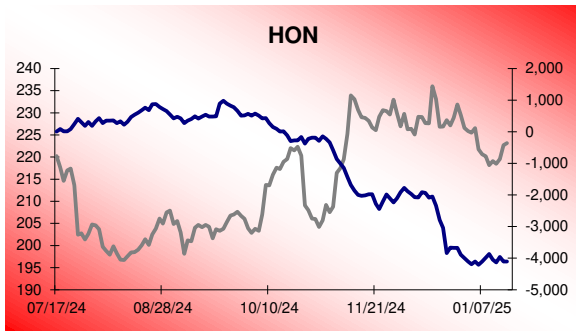

Dow 30 Money Flow Charts - 1/17/2025

Dow 30 Money Flow Charts - 1/17/2025

Dow 30 Money Flow Charts - 1/17/2025