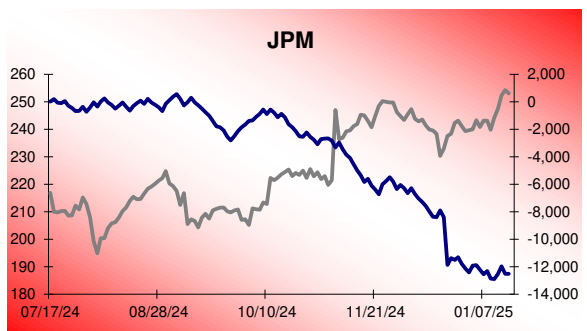

Dow 30 Money Flow Charts - 1/17/2025

Dow 30 Money Flow Charts - 1/17/2025

Dow 30 Money Flow Charts - 1/17/2025